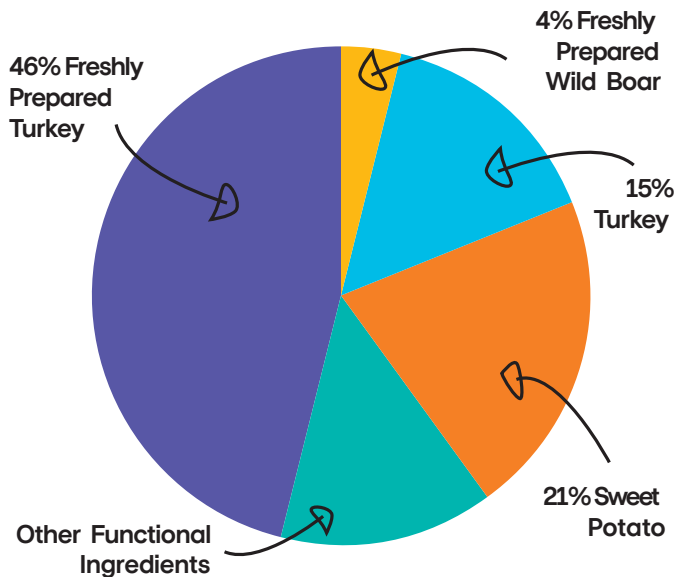

Kibble Crunch

Bone-shaped kibble with crunch for oral care.

Added Vitamins & Minerals

Added Vitamins & Minerals which are essential for a pet's overall health.

COMPOSITION

Freshly Prepared Turkey 46%, Sweet Potato 21%, Dried Turkey 14%, Potato, Freshly Prepared Wild Boar 4%, Cellulose, Turkey Gravy 1%, Sodium Hexametaphosphate (4,530 mg/kg), Activated Charcoal (4,230 mg/kg), Peppermint 0.3%, Minerals, Vitamins, Green Tea Extract 0.1%, Parsley 0.1%.

Sample label designs for illustrative purposes

KIBBLE SIZE

10mm (+/- 0.5mm)

- Optimal kibble size and shape for dogs and cats.
- A crunchy kibble texture.

AVAILABLE IN

- Box of 25 x 70g pouches.
- 18 month shelf life.